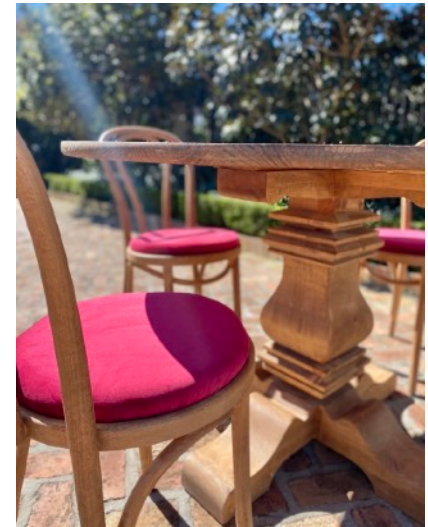

Mauve

Valentina

Willow

Stripe

Poppy

Black Leather

All of our seat cushions are made in-house.
Any color or combination of colors fits our Natural & Thonet Bentwood Chairs.

★ PRO TIP— Some fabrics have been strategically chosen to match other upholstered pieces in our collection to give your design a cohesive look!