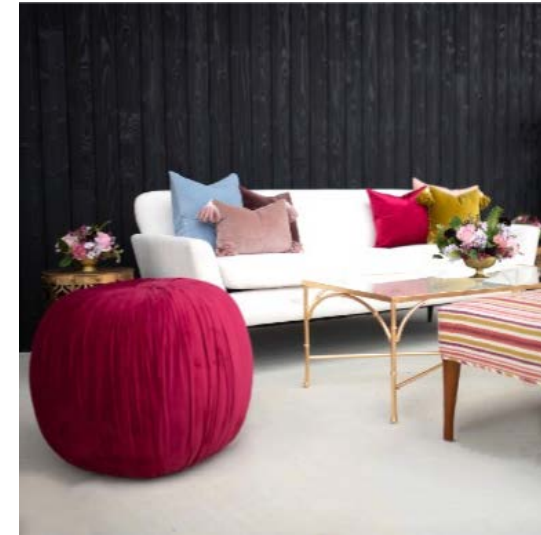

Matches the Valentina Sofa and Pouf