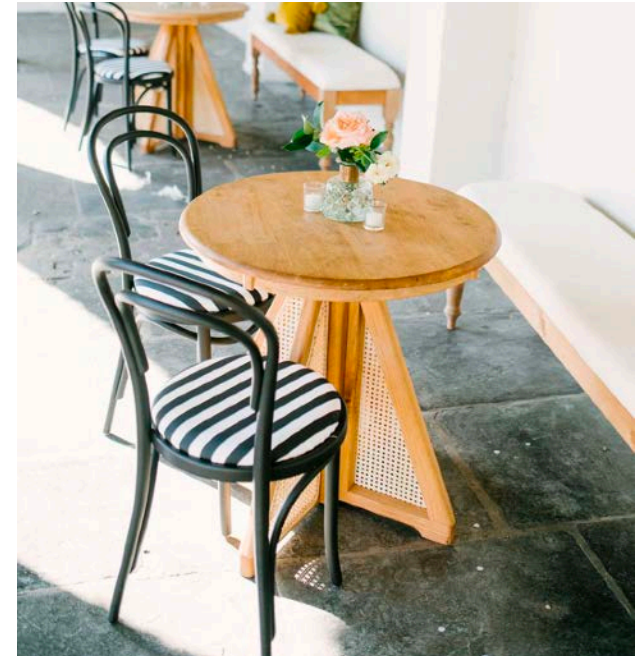

Stripe Linen Cushion